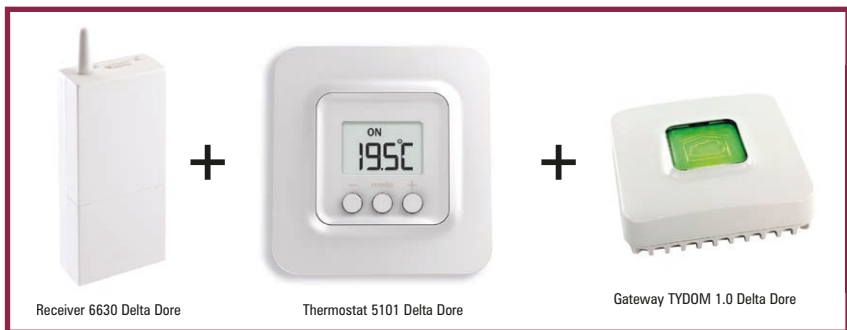

Smart Home Automation

Connect your electric cast iron radiators to the internet

Bartholomew 740 Front Old Pewter

Receiver 6630 Delta Dore

Kensington 750 Front Old Pewter

Receiver 6630 Delta Dore

Victoriana3 745 2

Receiver 6630 Delta Dore

Neo Georgian 4 660 Angled Old Pewter

Receiver 6630 Delta Dore

Neo Georgian 4-960mm Antiqued Pewter

Receiver 6630 Delta Dore